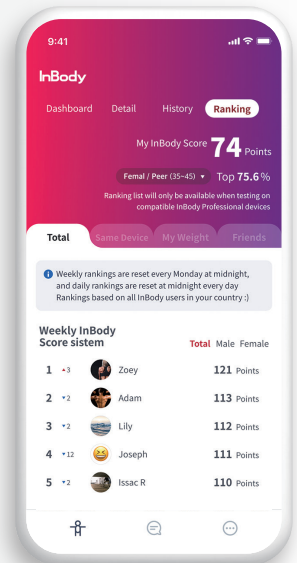

# Advanced Body Composition Analysis At Home

Track your progress with free InBody App

## Dashboard

Get a brief of your body

## Detail

Understand the details and improve

## Ranking

Rank yourself within the country

Weight

Skeletal Muscle Mass

Body Fat Mass

BMI

Percent Body Fat

Visceral Fat Level