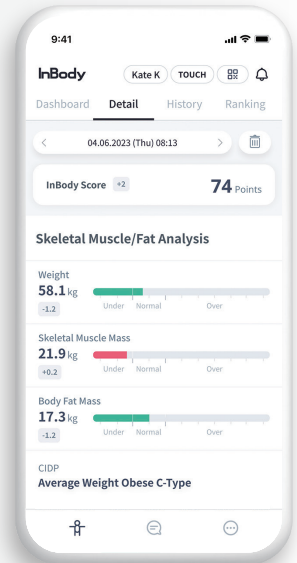

# Advanced Body Composition Analysis At Home

Track your progress with free InBody App

## Dashboard

Get a brief of your body

## History

Track the changes with past data

## Ranking

Rank yourself within the country

Weight

Skeletal Muscle Mass

Body Fat Mass

BMI

Percent Body Fat

Visceral Fat Level